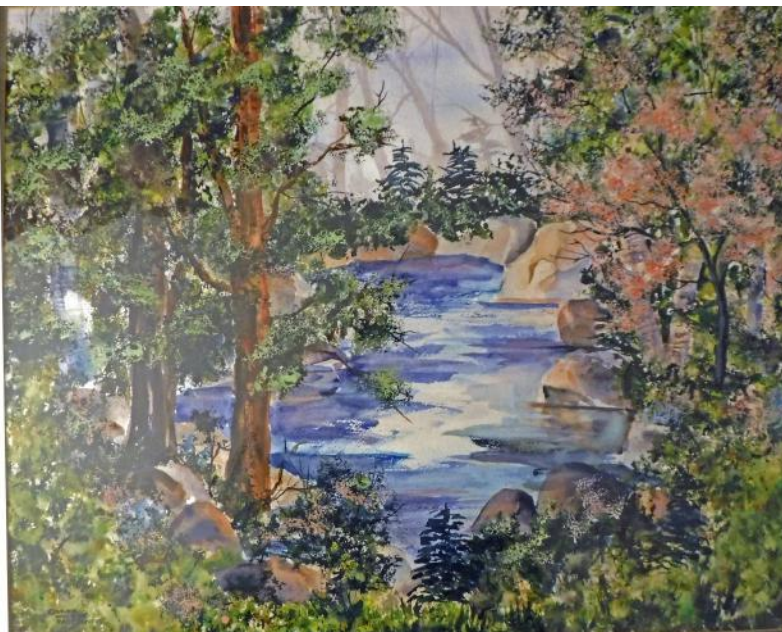

Right: Tangle Trees, Blue River
16" x 20" $225.

Center right: Winter Hi-Rise with
Pine Trees 20" x 16" $165.

Below left: Icy Rock River
14' x 14" $115.