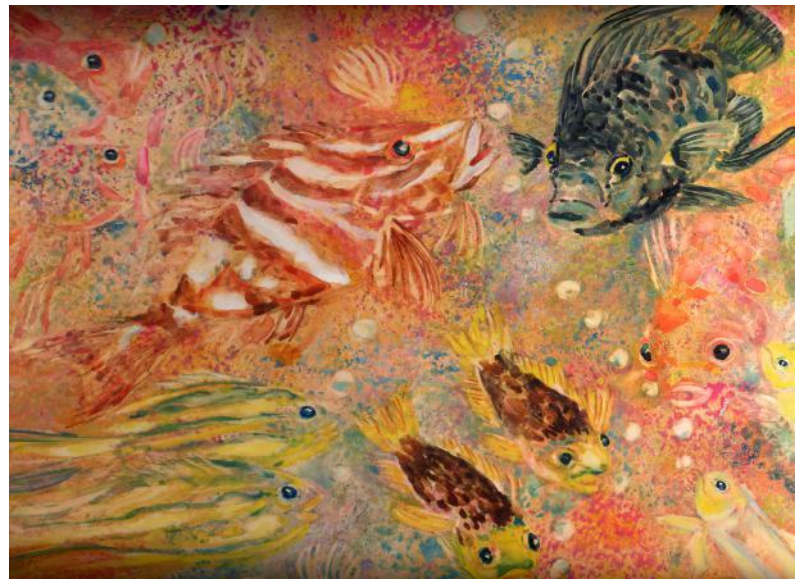

**Bottom left: Spring, River Runs Free
24" x 30" \$255.**

**Bottom right: Spring is Bursting Out All
Over! 30" x 30" \$255.**

Right: Tangle Trees, Blue River
16" x 20" \$225.

Center left: Frozen River with Bridge
17" x 22" \$165.

Center right: Winter Hi-Rise with
Pine Trees 20" x 16" \$165.

Below left: Icy Rock River
14' x 14" \$115.

**Left: Clown Trigger Fish, Bahia Ball
26" x 32" \$575.**

**Center: Out of the Blue 18" x 24"
(AKA Pipe Fishes, Sea Horse, & More)
\$375.**

**Below: Lobster Quadrille 20" x 27"
\$575.**

Above: Frolicking Fishes 22" x 18" \$185.
 Top right: Florida Fishes 15" x 18"
 Center: Octopus and Scrambling School
 14 x 16" Mixed Media \$150.

Below left: Octopus and Yellow Tang
 16" x 20" \$150.