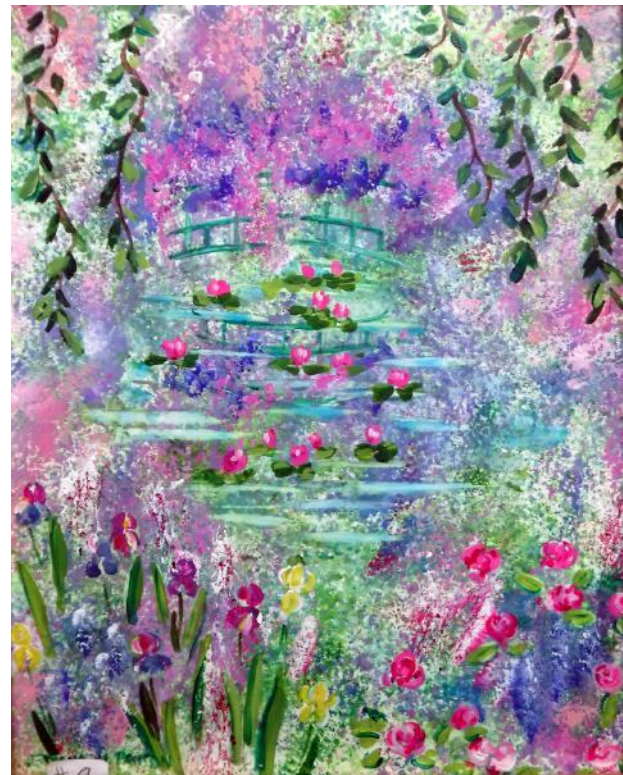

Watercolors by Diana Wilkoc Patton **Swan Song** (because, after 44 years in this lovely town, we'll be moving early autumn) **The Bridgewater Township Municipal Gallery**
May 1 through June 6th (closing) Reception Wed. June 5th 7-9, all are invited!
Unless otherwise indicated, all paintings are watercolors. All come framed.
Please see www.dianapatton.com Home for my bio and other items of possible interest.
Interested in a painting? Email diana@dianapatton.com Thank you!

Left: Water Lily "Attraction" I
20" x 26" \$250.

Center: Monet's Wisteria Bridge
Mixed media 11" x 13"
\$135.

Bottom: Bird of Paradise and King Protea
30 x 30 \$250. SOLD

**Left: Serengeti Zebra Tangle (from my 3 ½ weeks in Tanzania & Kenya)
Mixed Media 18" x 23" \$225. SOLD**