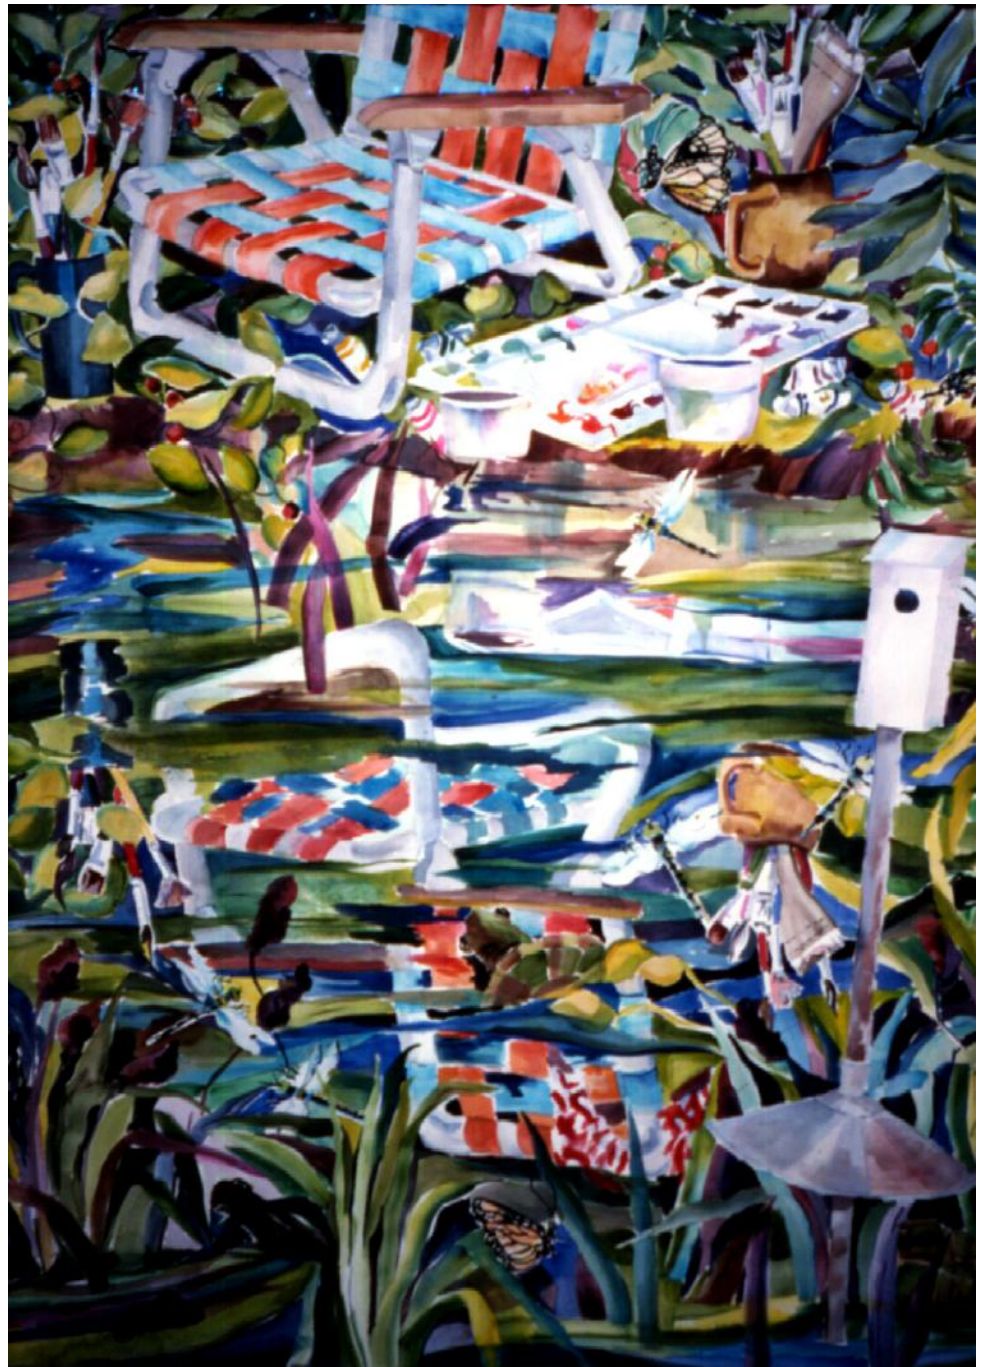

Gardens, Still-lives, and Marine

**Green & White Painting
Chair, Painting Cabbages**

52" H 38" W

\$1500.

**Watercolor by
Diana Wilkoc Patton**

Left: The Artist in the Garden
State 36" H x 30" W
Watercolor by Diana Wilkoc
Patton \$775.

Below: Garden Studio: Palette,
Red Lettuce, Petunias, Corn
42" H 31" W
Watercolor by Diana Wilkoc
Patton \$775.

Sunflowers in My Garden 36" H 28" W
Watercolor by Diana Wilkoc Patton
\$525.

Orange and Yellow Painting Chair in
My Garden 42" H 36" W
\$875.

Watercolor by Diana Wilkoc Patton

Blue Painting Chair 40" H 26" W
Watercolor by Diana Wilkoc
Patton \$925.

Above: **The Artist in the Garden**
State II 36" H 30" W
Watercolor by Diana Wilkoc Patton
\$775.

Right: **Tulips, Czech Teapot, English
Ceramic Cottage**

Above: Tulips in My Garden
28" H 36"W
Watercolor by Diana
Wilkoc Patton

Right: Painting in The
Great Swamp
50"H x 40" W
Watercolor by Diana Wilkoc
Patton