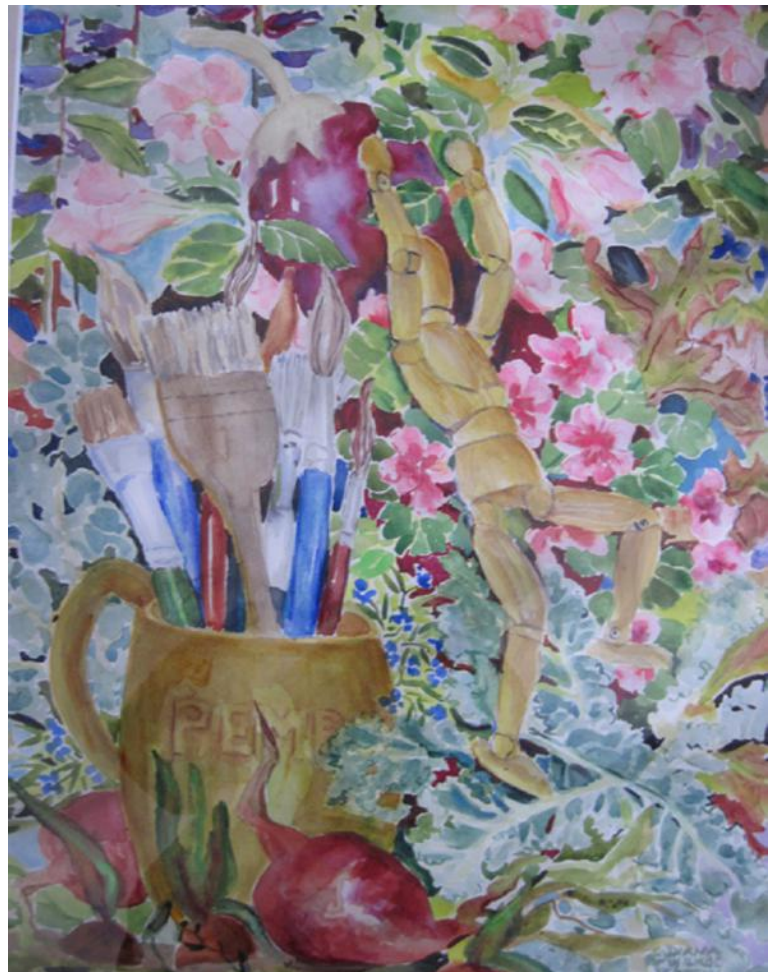

Gardens, Still-lives, and Marine

**Green & White Painting
Chair, Painting Cabbages**

52" H 38" W

\$1500.

**Watercolor by
Diana Wilkoc Patton**

Left: The Artist in the Garden
State 36" H x 30" W
Watercolor by Diana Wilkoc
Patton \$775.

Below: Garden Studio: Palette,
Red Lettuce, Petunias, Corn
42" H 31" W
Watercolor by Diana Wilkoc
Patton \$775.

Sunflowers in My Garden 36" H 28" W
Watercolor by Diana Wilkoc Patton
\$525.

Orange and Yellow Painting Chair in
My Garden 42" H 36" W
\$875.

**Below: Water Lily "Garden"
22" H 28" W
\$325.
Watercolor by Diana Wilkoc
Patton**

Palette in the Garden with Peppers
40" H 26" W NFS or donation

Watercolor by Diana Wilkoc Patton

Dancer in the Garden
24" x 18" W

Watercolor by Diana Wilkoc Patton

**Left: Clown Trigger Fish,
Bahia Ball**
26" x 32" \$575.

Center: Fishes' Roundabout
26" x 32" \$575.

Below: Lobster Quadrille
20" x 27"
\$575.